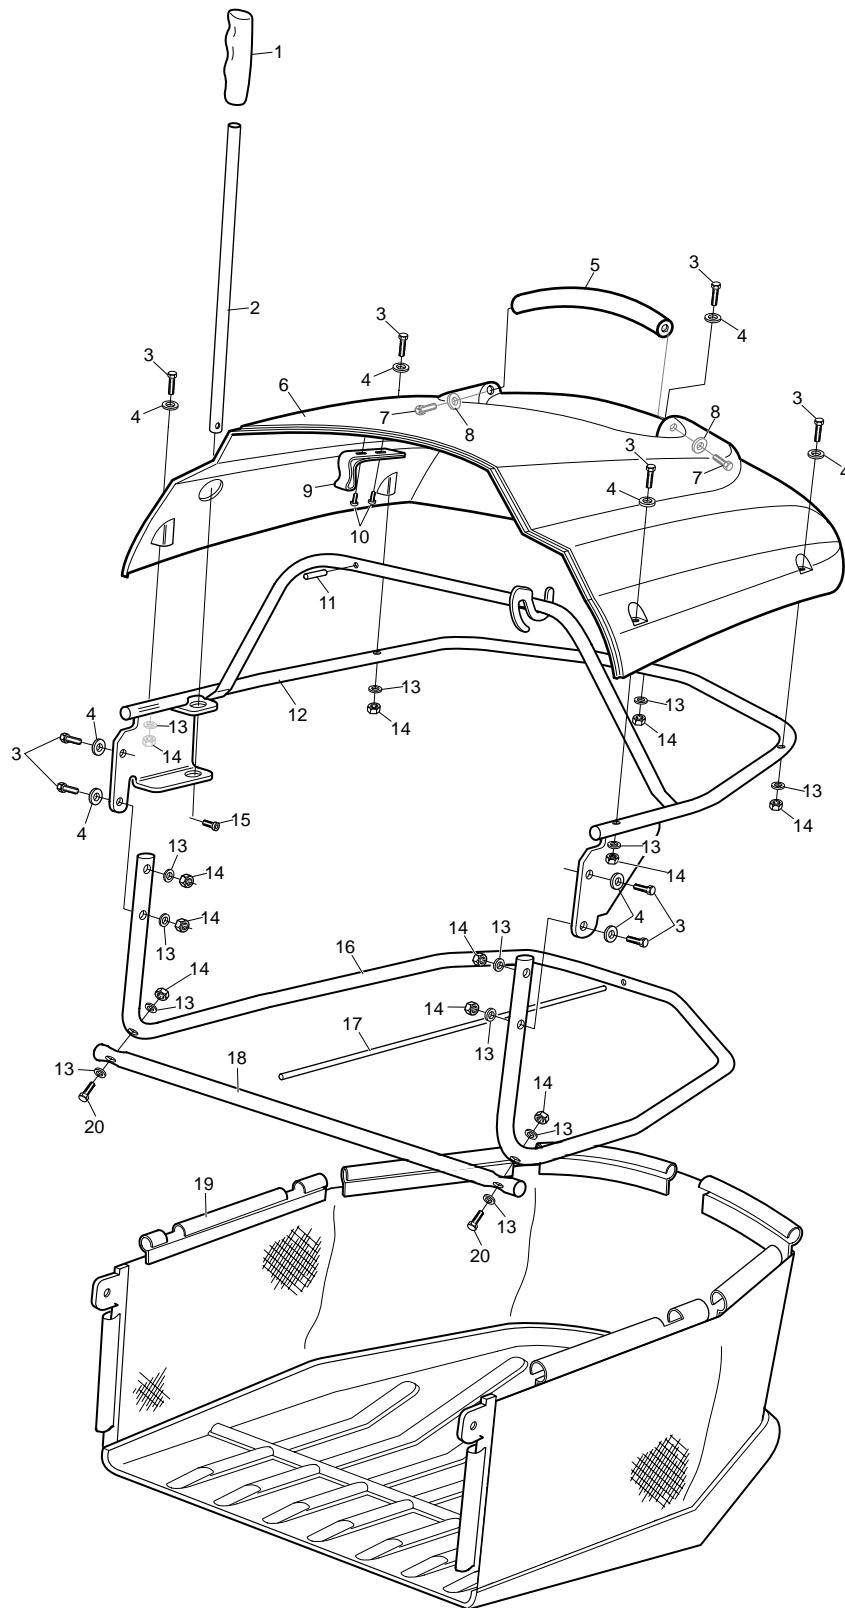

ITEM NO.	DESCRIPTION.	PART NO.	QTY.	ITEM NOTE.
1	Handle - Grip	AL514079	1	
2	Lever	AL51407830	1	
3	Screw Hexagon	AL703363	9	
4	Washer	AL703005	9	
5	Handle	AL514655	1	
6	Cover	AL514006	1	
7	Bolt	AL514802	2	
8	Washer	AL700148	2	
9	Latch	AL521038	1	
10	Screw	AL348954	2	
11	Pin	AL700166	1	
12	Frame - Upper Grass Collector	AL52129201	1	
13	Washer	AL700137	13	
14	Nut	AL700276	11	
15	Screw	AL510433	1	
16	Frame - Lower Grass Collector	AL514182	1	
17	Bar	AL51424330	1	
18	Bar	AL514183	1	
19	Grassbag Fabric	AL514080	1	
20	Screw	AL703563	2